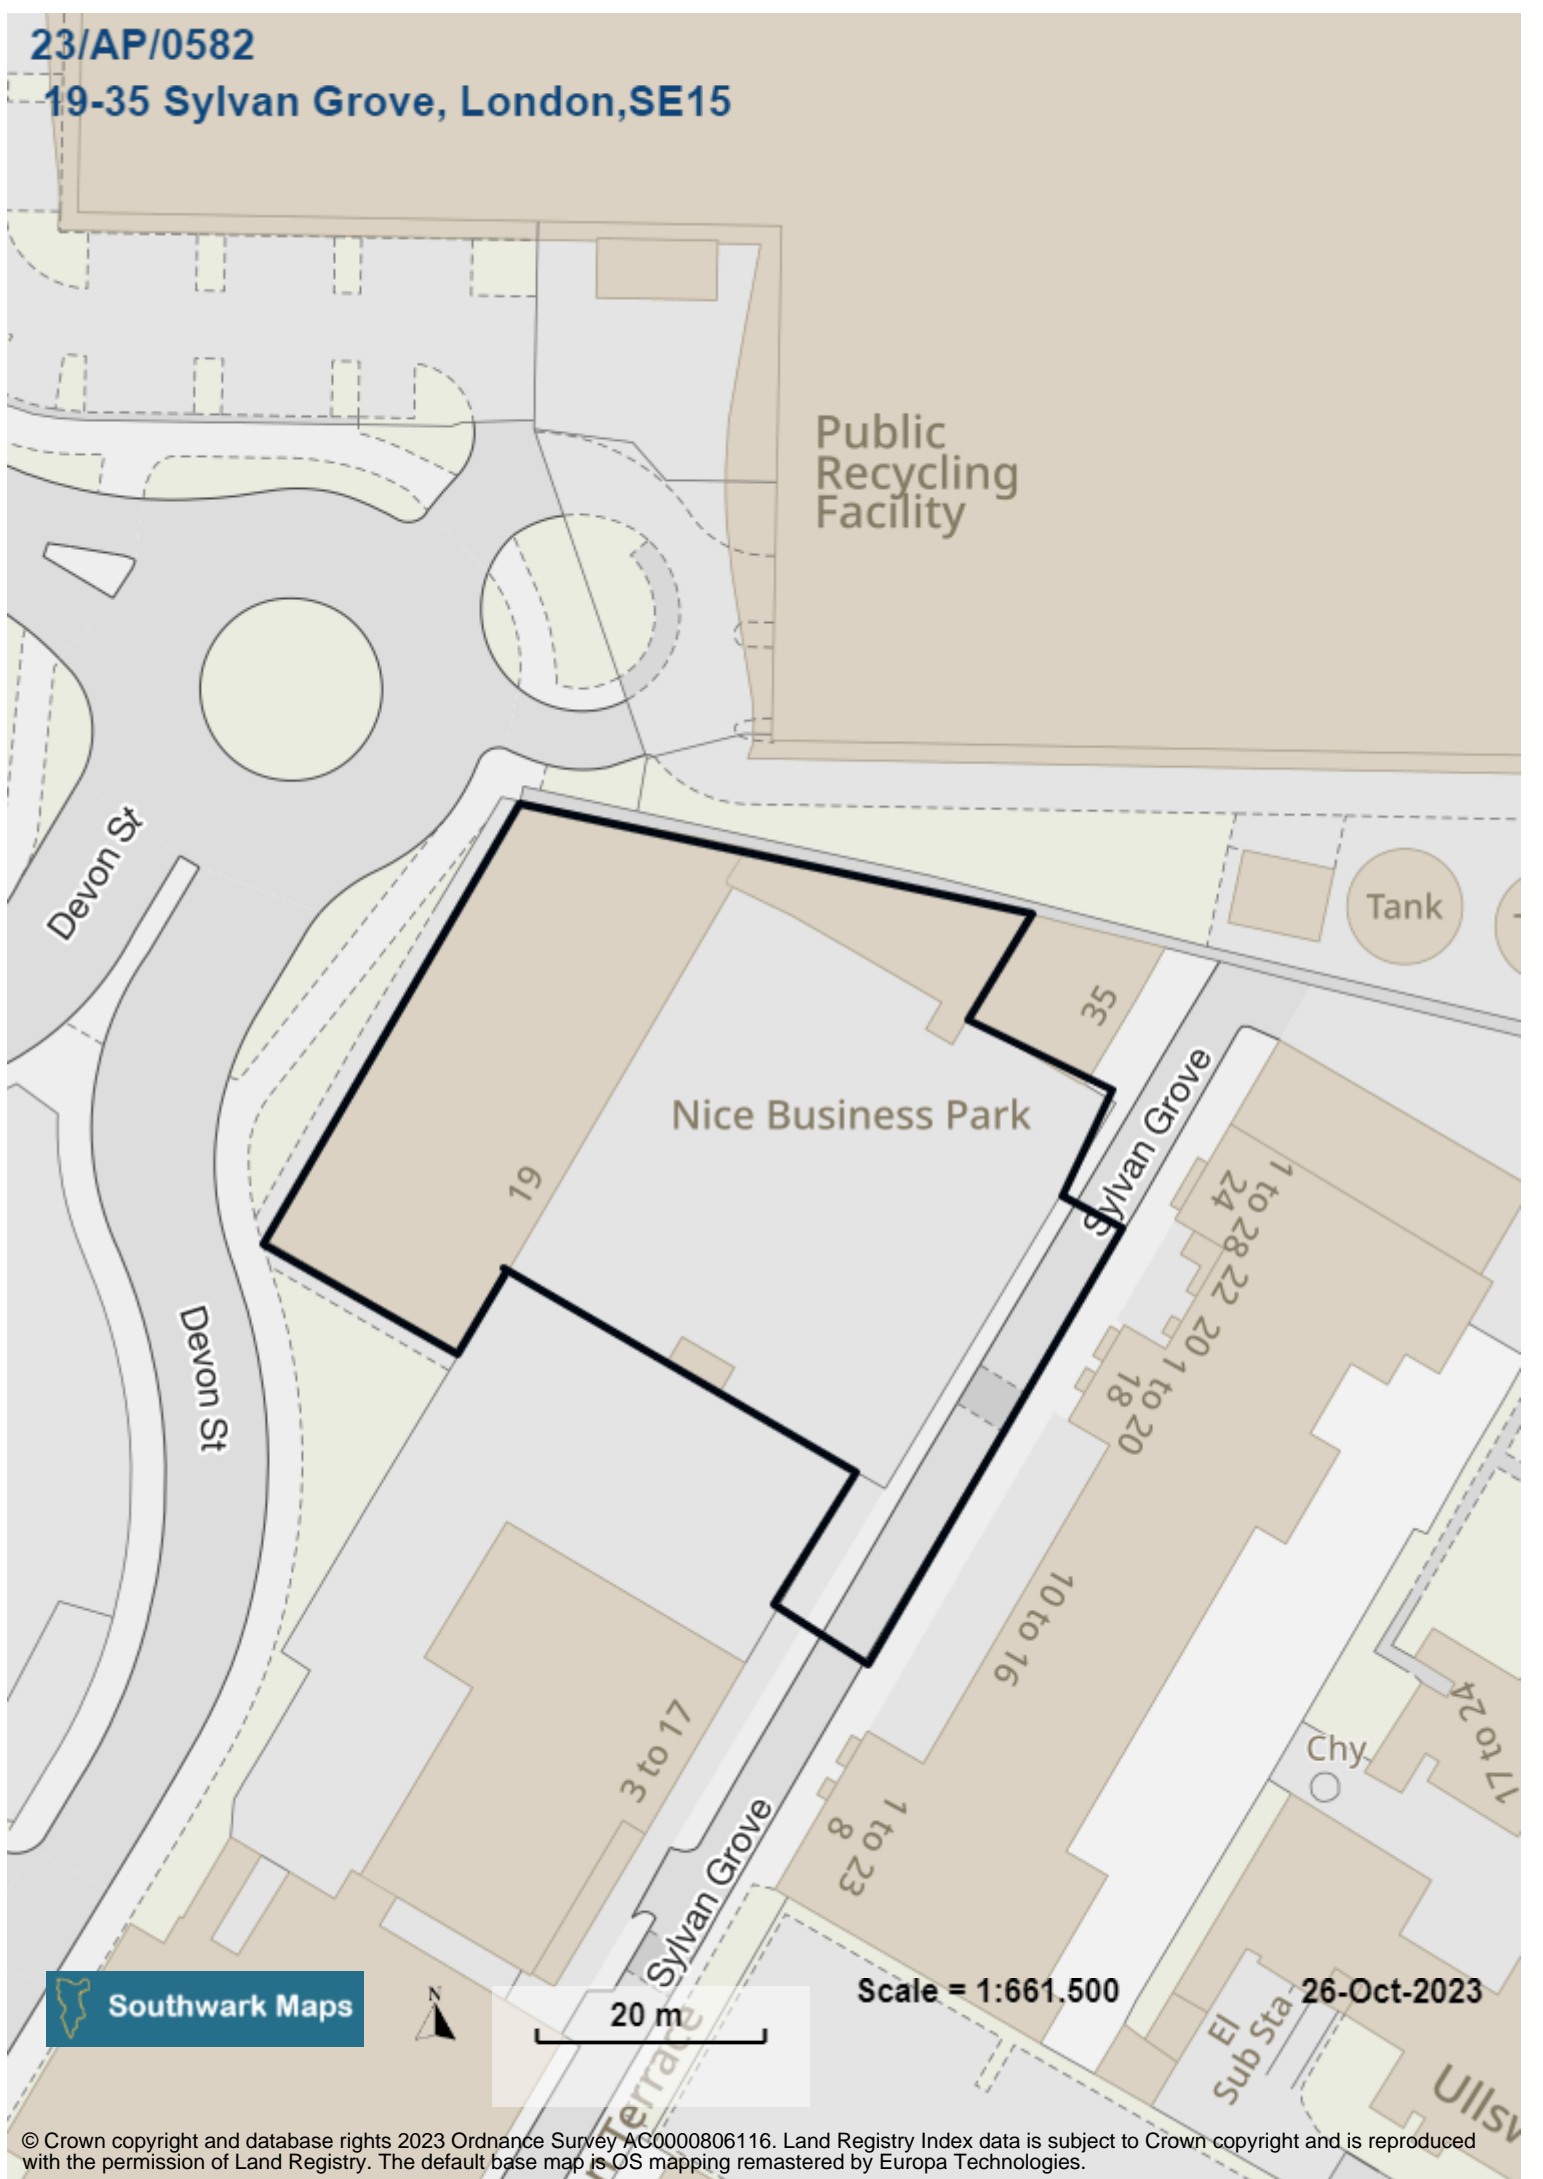

23/AP/0582

19-35 Sylvan Grove, London, SE15

Public
Recycling
Facility

Tank

Nice Business Park

61

35

Sylvan Grove

1 to 24

28 22 20

1 to 20

18

10 to 16

1 to 23

8

Chy

17 to 24

Southwark Maps

20 m

Scale = 1:661,500

26-Oct-2023